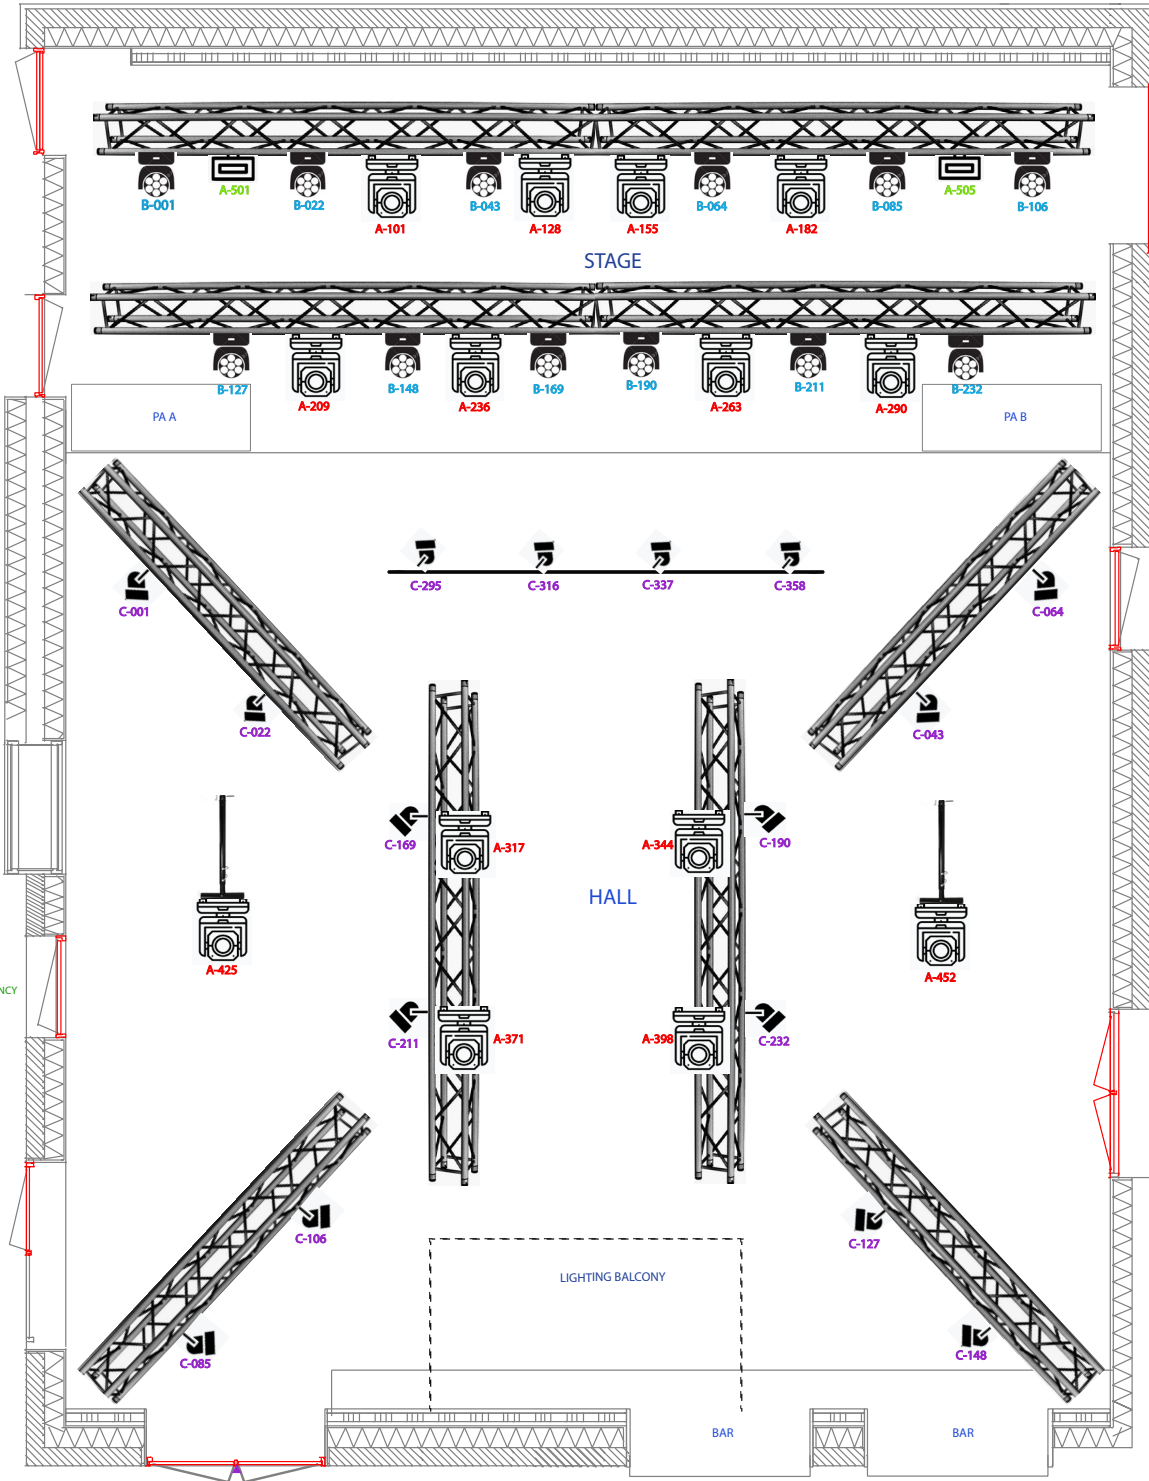

DE HELLING

De Helling
Helling 7
3523CB Utrecht
The Netherlands

+31[0]30 22 1 99 44
production@dehelling.nl
www.dehelling.nl

LIGHT SPECS - GELS

APRIL 2021

GELS

LEE NR	LEE NR	LEE NR	LEE NR	LEE NR	LEE NR	LEE NR	LEE NR	LEE NR
8	79	111	127	147	170	200	220	715
15	89	113	128	148	174	201	228	765
19	90	115	129	151	180	202	241	777
21	100	116	132	152	181	203	243	789
22	101	117	134	153	182	204	256	793
26	102	118	135	156	183	205	322	797
27	103	119	136	157	193	206	327	995
46	104	120	137	158	194	207	328	
48	105	121	139	161	195	208	332	
58	106	122	141	164	196	209	343	
71	107	124	142	165	197	210	366	
75	110	126	143	166	198	219	707	

Legenda

Lorem ipsum dolor sit amet,

- 14x Martin Quantum Profile
- 12x Roque R1 BeamWash
- 12x CLF Conan
- 2x Atomic 3000

SLIDING DOOR

EMERGENCY EXIT

EMERGENCY EXIT

Lo