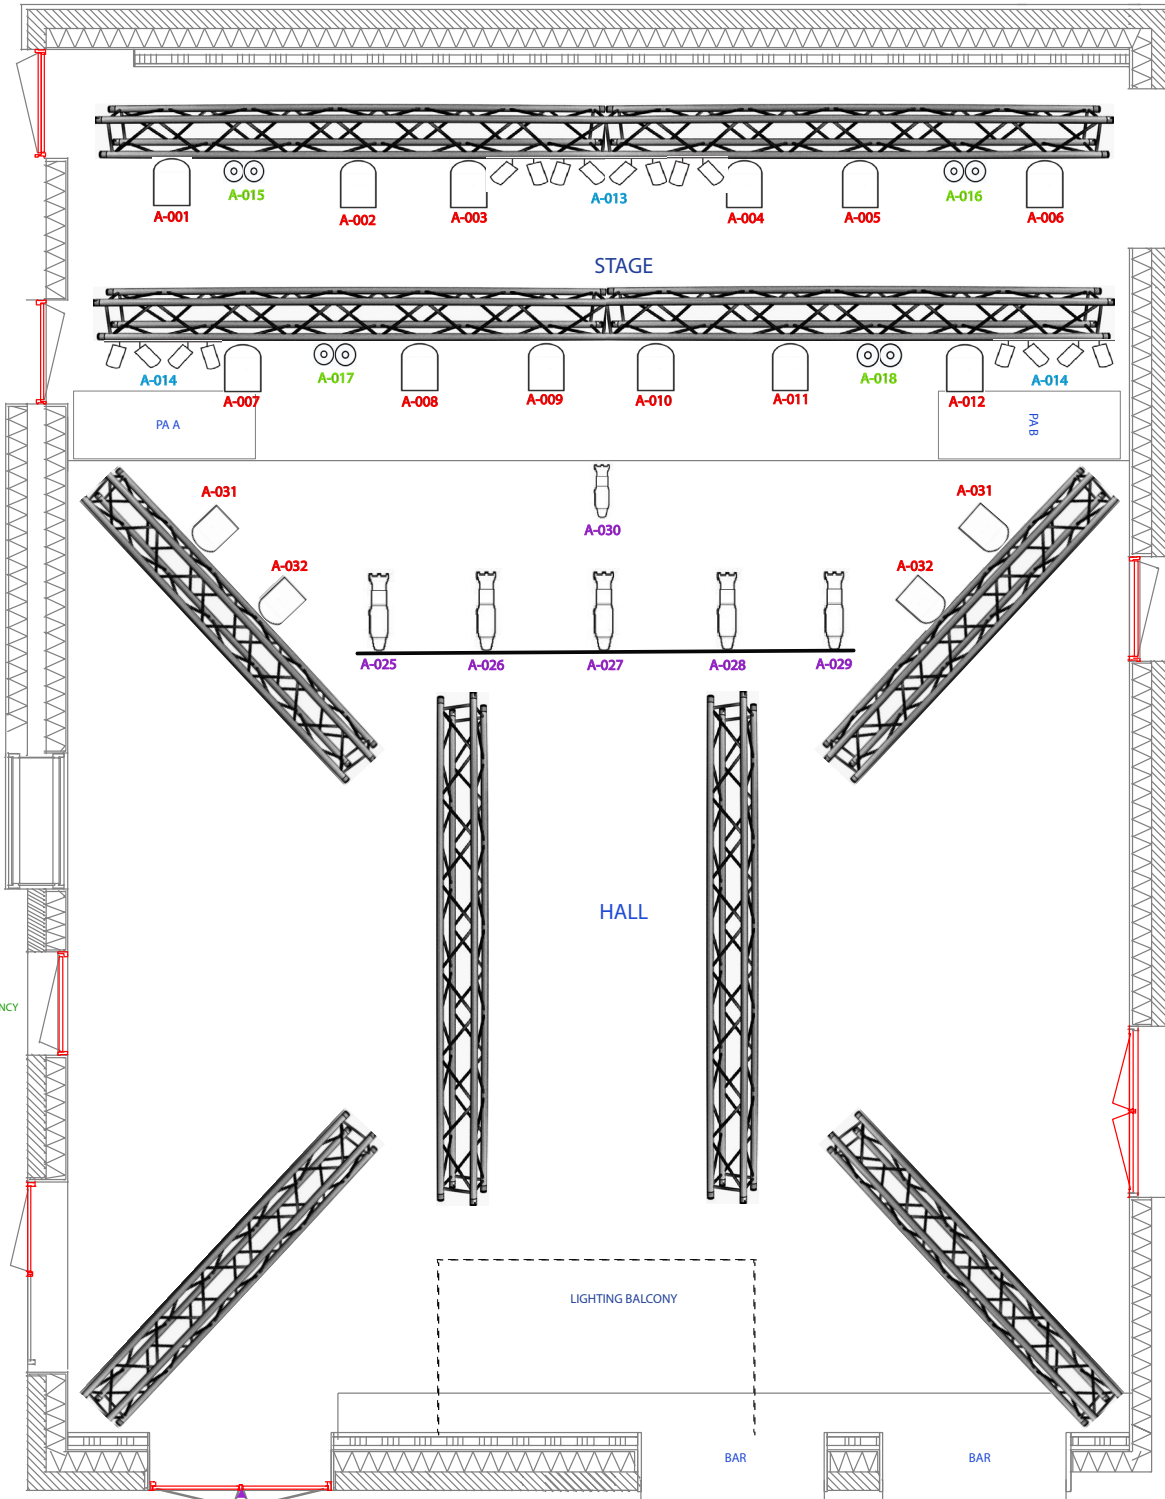

Legenda Conventional Light

- 12x Par64 MFL, 1000W
- 2x ACL set
- 4x Cat-Eye Blinder
- 6x Strand Harmony

EMERGENCY EXIT

SLIDING DOOR

EMERGENCY KIT

De Helling

Helling 7
3523CB Utrecht
The Netherlands

+31[0]30 22 1 99 44
production@dehelling.nl
www.dehelling.nl