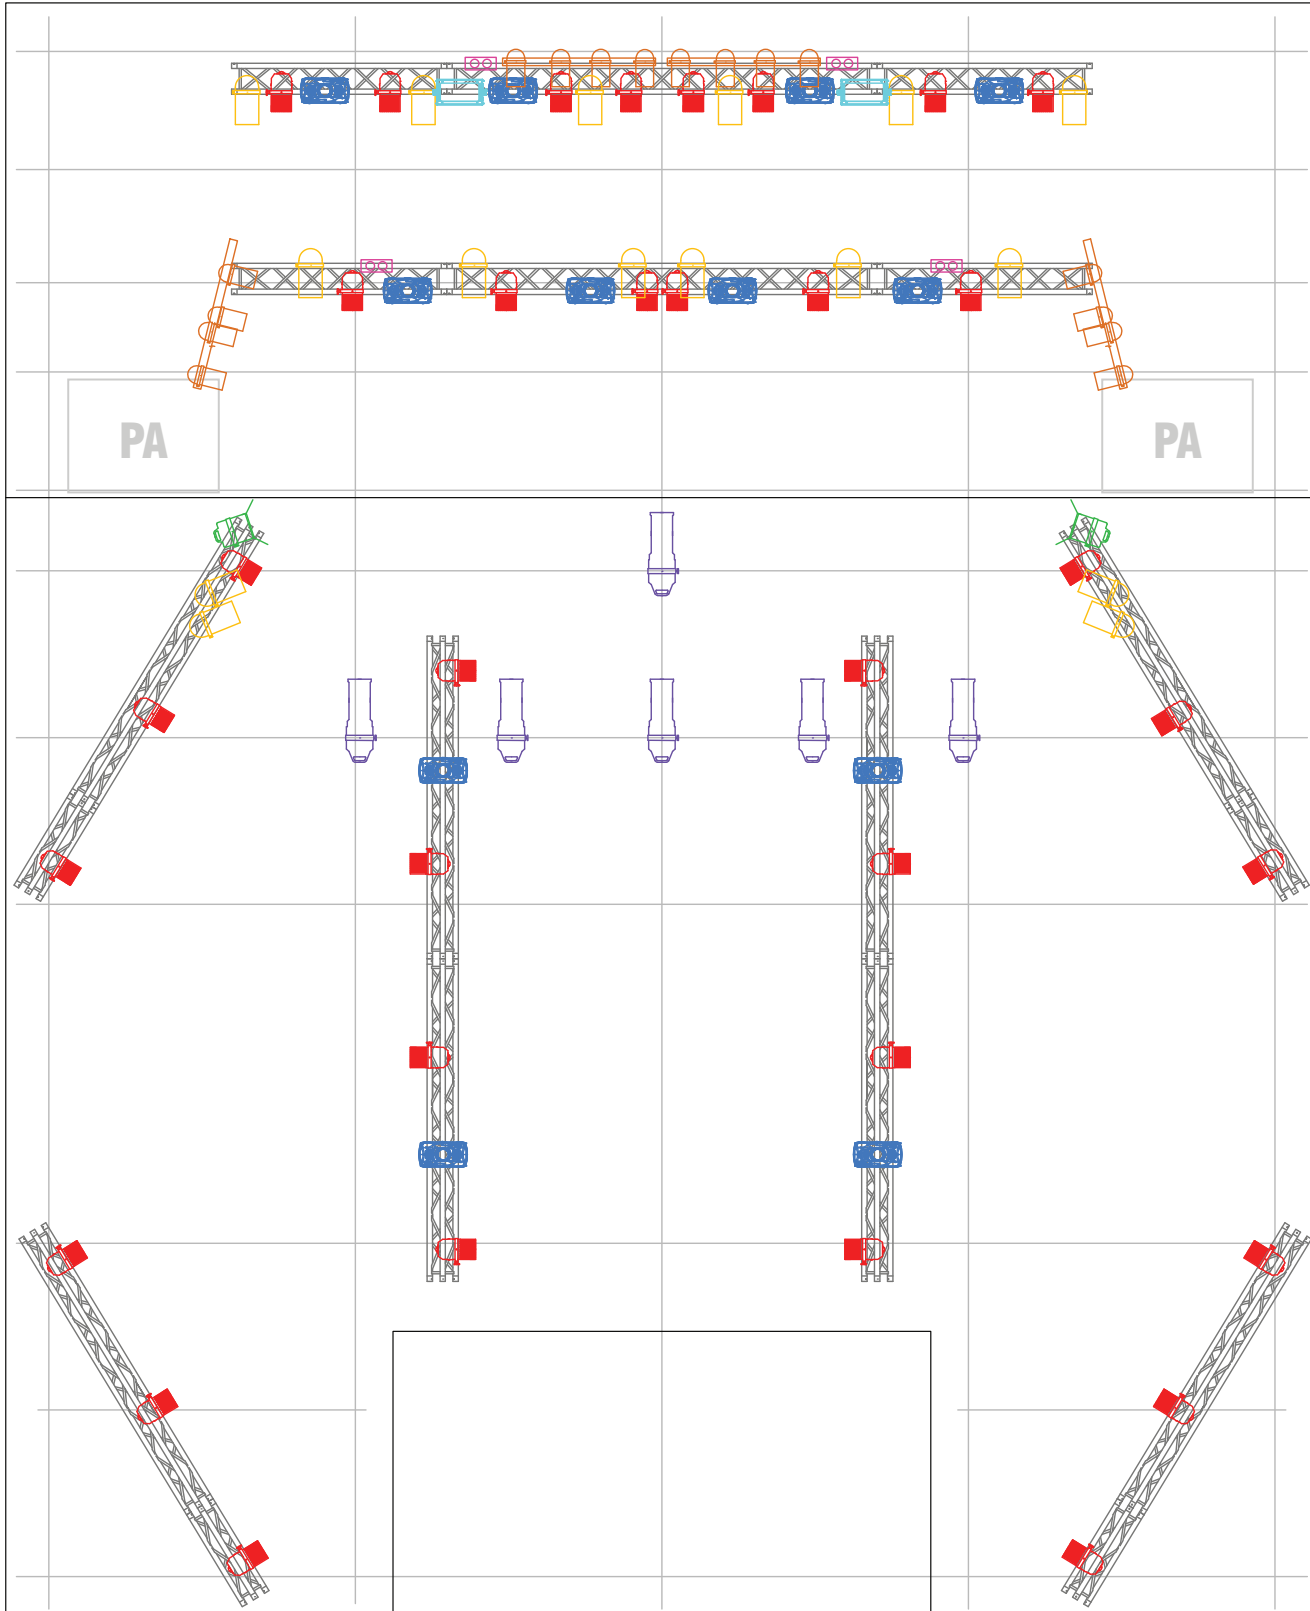

## LIGHT SPECS - PLOT

FEBRUARY-2019